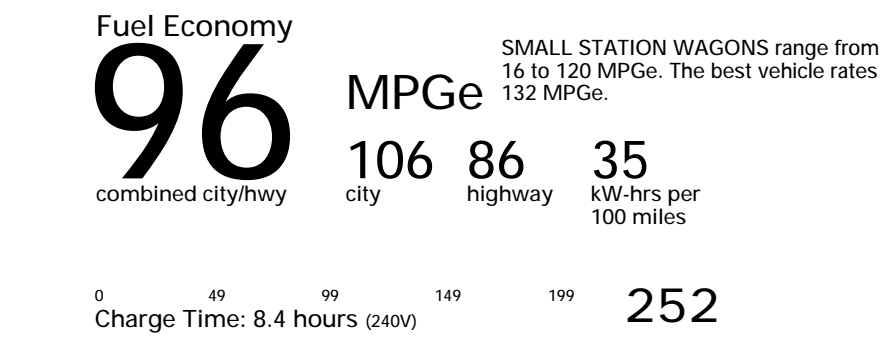

MSRP INCLUDING OPTIONS \$ 58,765.00

INLAND FREIGHT AND HANDLING \$ 1,325.00

TOTAL MANUFACTURER'S SUGGESTED RETAIL PRICE \$ 60,090.00

TOTAL ADDITIONAL WEIGHT: 22.4

Annual fuel cost \$750

Fuel Economy & Greenhouse Gas Rating (tailpipe only) Smog Rating (tailpipe only)

This vehicle emits 0 grams CO₂ per mile. The best emits 0 grams per mile (tailpipe only). Does not include emission from generating electricity; learn more at fueleconomy.gov.

You save \$4,250
 in fuel costs over 5 years compared to the average new vehicle.