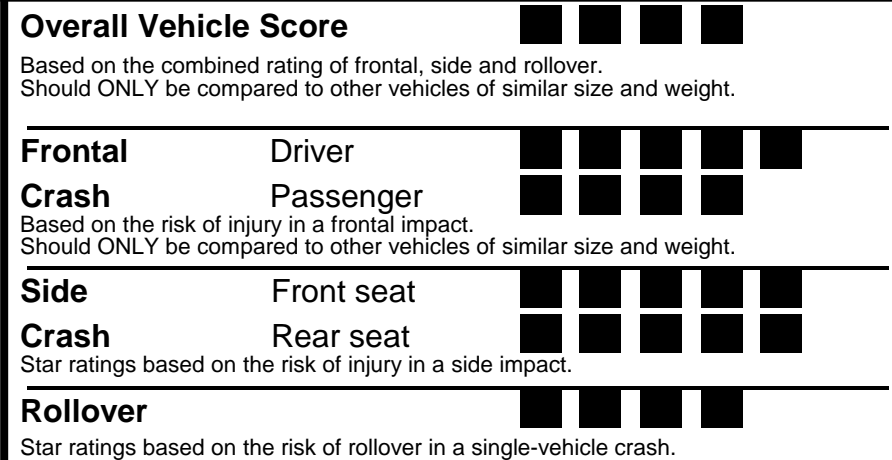

MSRP INCLUDING OPTIONS $ 20,565.00

INLAND FREIGHT AND HANDLING $ 1,325.00

TOTAL MANUFACTURER'S SUGGESTED RETAIL PRICE $ 21,890.00

TOTAL ADDITIONAL WEIGHT: 6.0

*Additional terms and conditions apply.
**Kia Connect may be currently unavailable for Model Year 2022 and newer vehicles sold or purchased in Massachusetts; please see owners.kia.com for updates on availability.
NOTE: When you purchase this vehicle, Kia America, Inc. collects personal information you provide to the dealership. For information on our collection and use of personal information and your rights, please see our Privacy Policy on www.kia.com.

Fuel Economy

30 MPG
combined city/hwy

28 MPG
city

33 MPG
highway

3.3 gallons per 100 miles

SMALL STATION WAGONS range from 25 to 120 MPG. The best vehicle rates 132 MPGe.

You save
$500
in fuel costs
over 5 years
compared to the
average new vehicle.

Annual fuel cost
$1,500

Fuel Economy & Greenhouse Gas Rating (tailpipe only) Smog Rating (tailpipe only)

This vehicle emits 301 grams CO₂ per mile. The best emits 0 grams per mile (tailpipe only). Producing and distributing fuel also create emissions; learn more at fueleconomy.gov.

GOVERNMENT 5-STAR SAFETY RATINGS

Star ratings range from 1 to 5 stars ( ) with 5 being the highest.
Source: National Highway Traffic Safety Administration (NHTSA).
www.safercar.gov or 1-888-327-4236

Manufacturer's suggested retail price includes Manufacturer's recommended pre-delivery service. License and title fees, state and local taxes and other dealer installed options and accessories are not included in the manufacturer's suggested retail price.

PARTS CONTENT INFORMATION

FOR VEHICLES IN THIS CAR LINE U.S./CANADIAN PARTS CONTENT: 1 %

MAJOR SOURCES OF FOREIGN PARTS: KOREA: 90%

NOTE: PARTS CONTENT DOES NOT INCLUDE FINAL ASSEMBLY, DISTRIBUTION, OR OTHER NON-PARTS COSTS.

FOR THIS VEHICLE FINAL ASSEMBLY POINT: GWANGJU, KOREA

COUNTRY OF ORIGIN ENGINE (MOTOR):

TRANSMISSION: KOREA KOREA